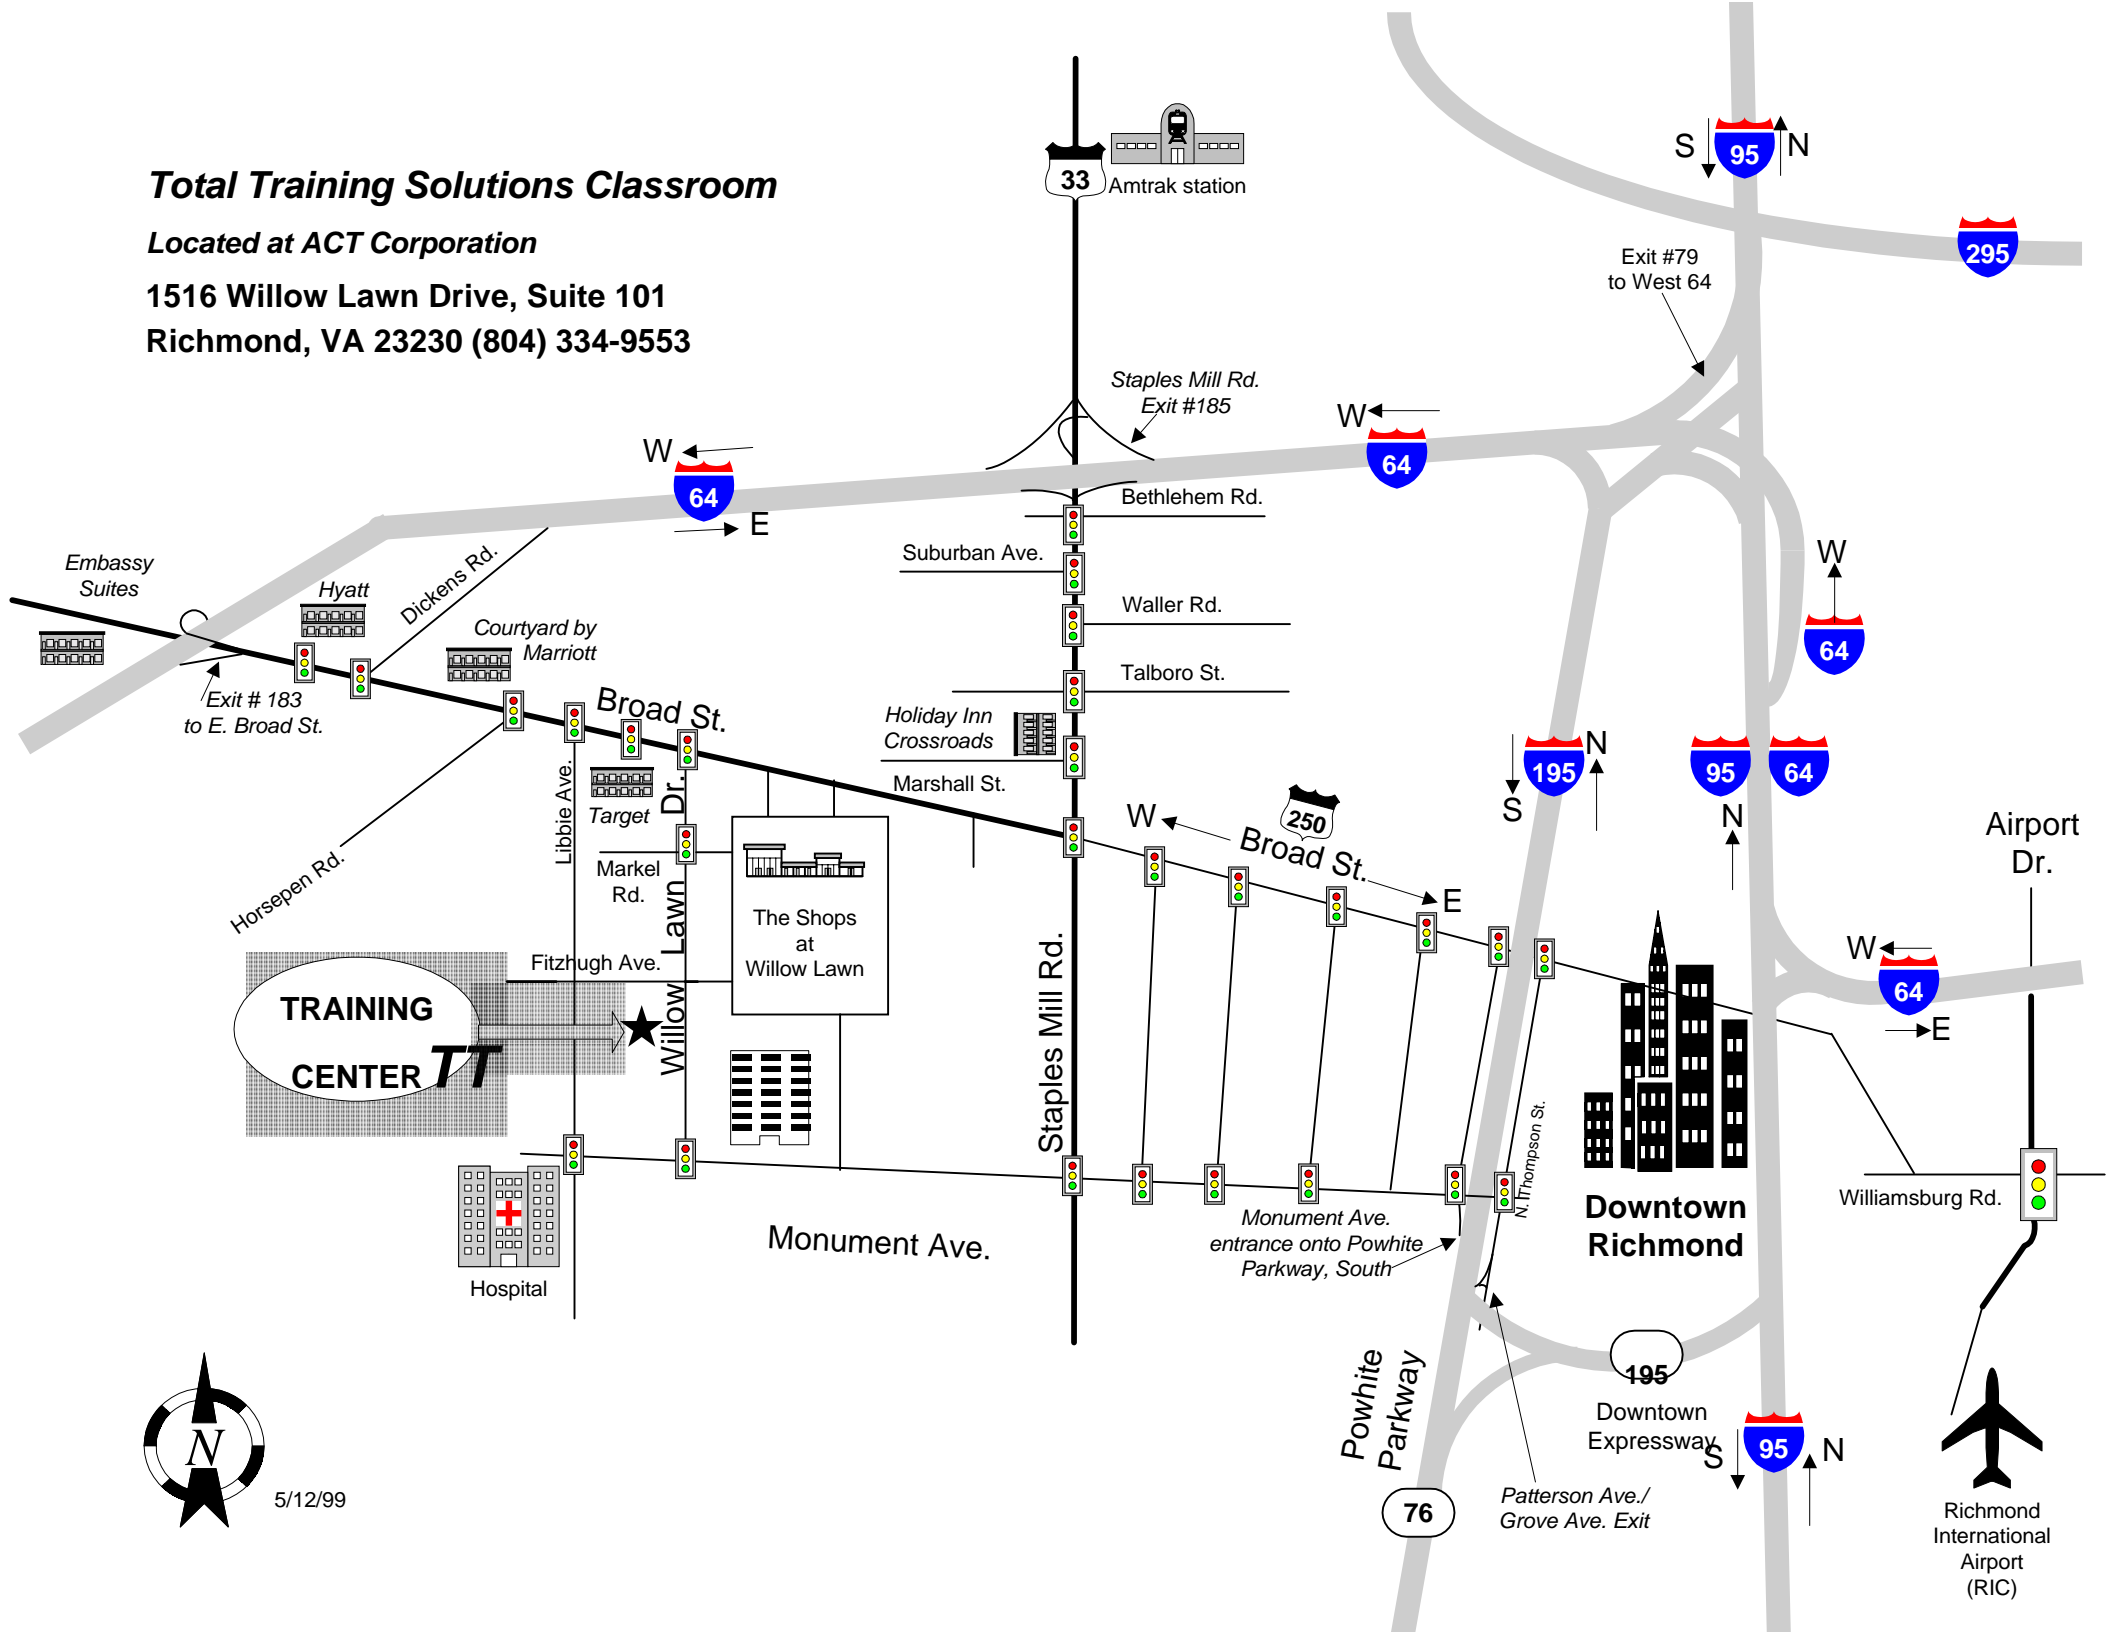

# Total Training Solutions Classroom

Located at ACT Corporation

1516 Willow Lawn Drive, Suite 101  
Richmond, VA 23230 (804) 334-9553

5/12/99

Richmond International Airport (RIC)